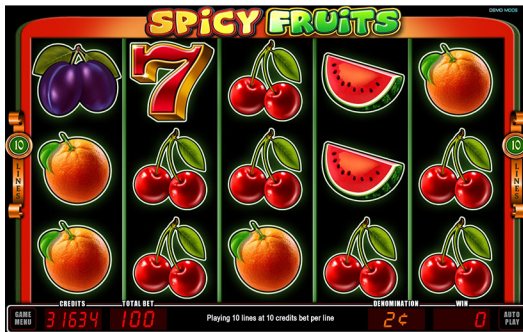

SPICY FRUITS

Configuration

5x3-reels, 10 line video slot
Optional DSAP Mystery progressive

Base Game

- There are 3 main states for the game: Regular Spins, Respin Feature, and Gamble Feature.
- 🌶️ appearing in any position on the reels expands to fill the entire reel on which it landed.
- 🌶️ substitutes for any symbol to make a winning combination.
- 🌶️ appears on reels 2, 3, and 4 only.
- Only highest win of each type is paid per line played.

Bonuses and Features

RESPIN AND WIN FEATURE

- Whenever one or more 🌶️ appear on the reels and expand, all current wins are paid.
- All remaining reels will spin again and pay per the payable.
- Respins are played with a different set of reels than base game.
- Respins stop when no new additional 🌶️ appear on the reels.

SPICY FRUITS

SPICY FRUITS

Main Screen

Line Configuration

10 Lines

Multiple Denominations Available

Big Win

Available Payouts