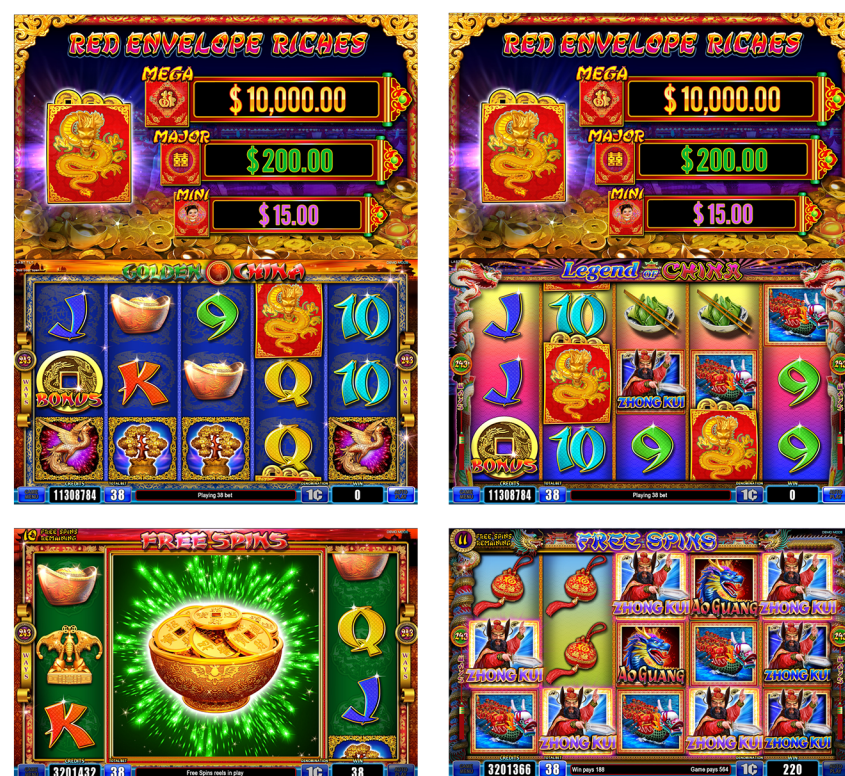

# RED ENVELOPE RICHES PROGRESSIVE

# RED ENVELOPE RICHES

## RED ENVELOPE RICHES PROGRESSIVE FEATURE

Any time 3 Wild Envelope symbols appear in any position on reels 2, 3, and 4, the Envelopes will spin and each will reveal one of three different symbols. Progressive or bonus is awarded based on the outcome:

### CHINA VISTAS

Base Game: Alternate Reel Stacked Symbols

Free Spins: Locked Wilds