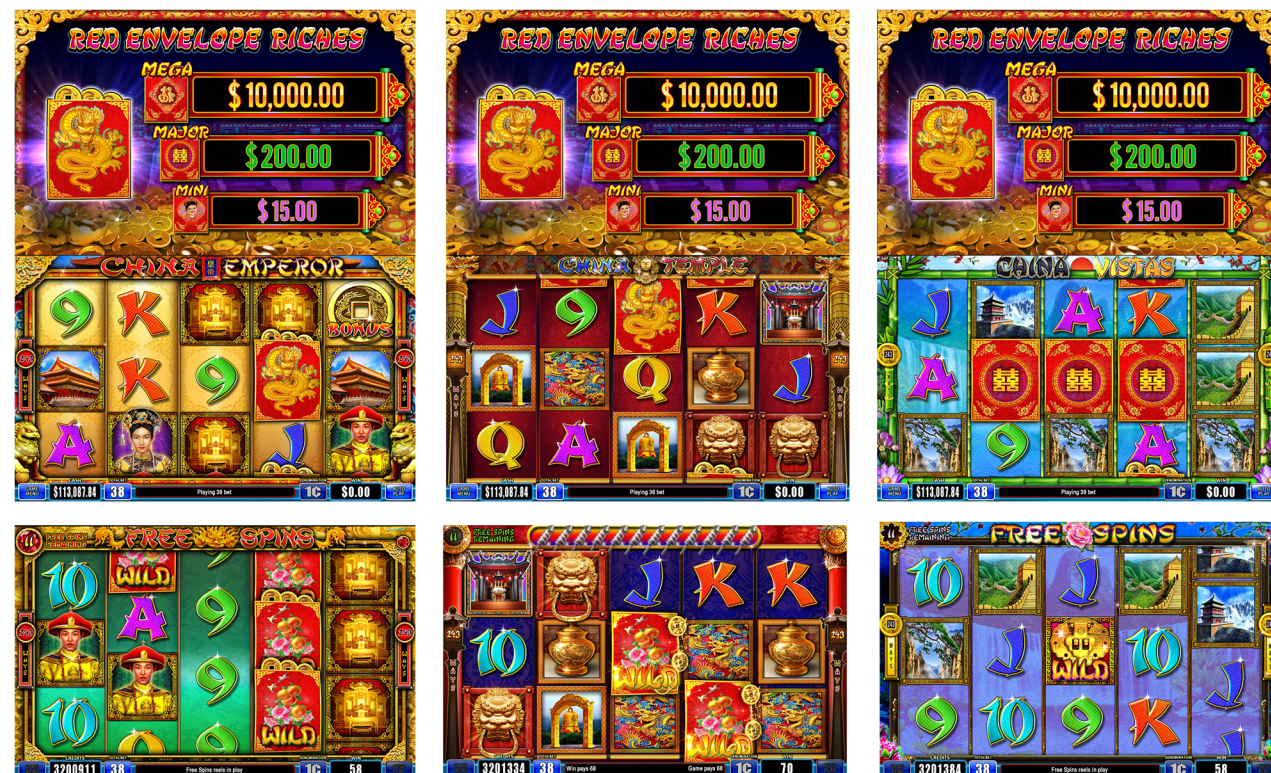

**Free Spins Awarded**  
 China Emperor: 12 Free Spins + Wild Multipliers  
 China Temple: 12 Free Spins + 1 Big Finish Free Spin  
 China Vistas: 12 Free Spins + Locked Wilds  
 Golden China: 12 Free Spins + Jumbo Reels  
 Legend of China: 12 Free Spins + No Royals

# RED ENVELOPE RICHES PROGRESSIVE

# RED ENVELOPE RICHES

## RED ENVELOPE RICHES PROGRESSIVE FEATURE

Any time 3 Wild Envelope symbols appear in any position on reels 2, 3, and 4, the Envelopes will spin and each will reveal one of three different symbols. Progressive or bonus is awarded based on the outcome: